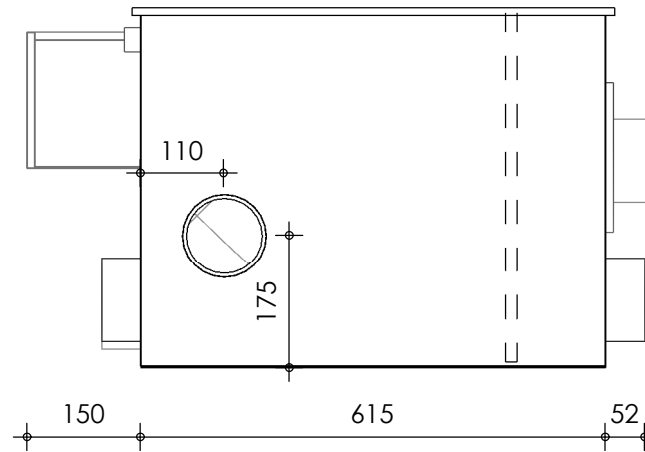

Front view

Right-side view

Rear view

Left-side view

Top view

description:
ENTRY25 - Drum filter

scale :
1 : 10

date/version :
v.2023

water running height :
160 mm