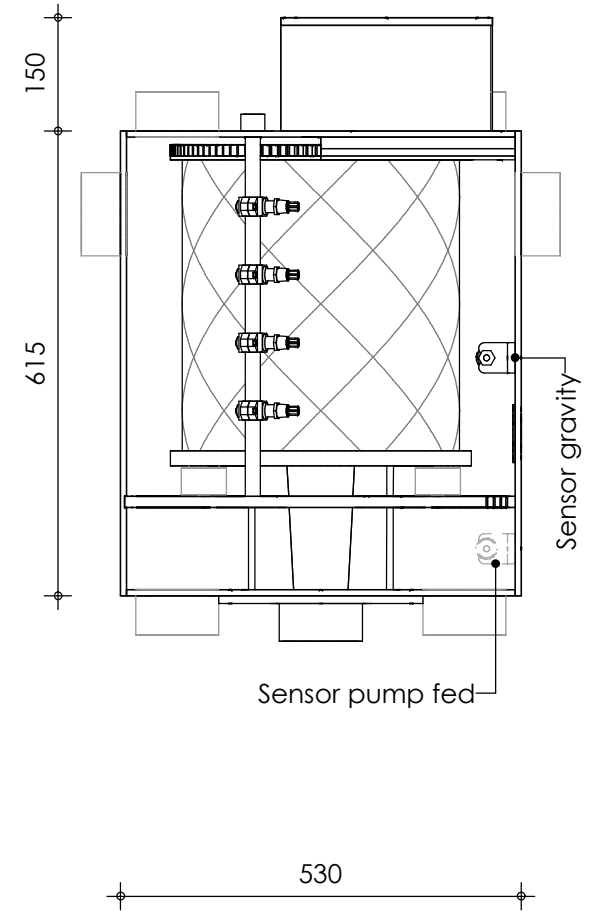

Front view

Right-side view

Rear view

Left-side view

Top view

description:
ENTRY25 - Drum filter

scale :
1 : 10

date/version :
v.2023

water running height :
160 mm