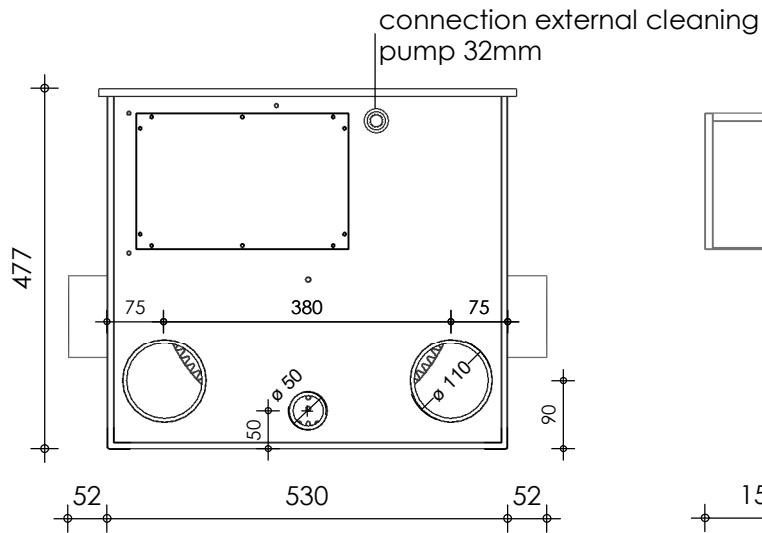

Front view

Right-side view

Rear view

Left-side view

Top view

description:
ENTRY25 - Drum filter

scale :
1 : 10

date/version :
v.2023

water running height :
160 mm