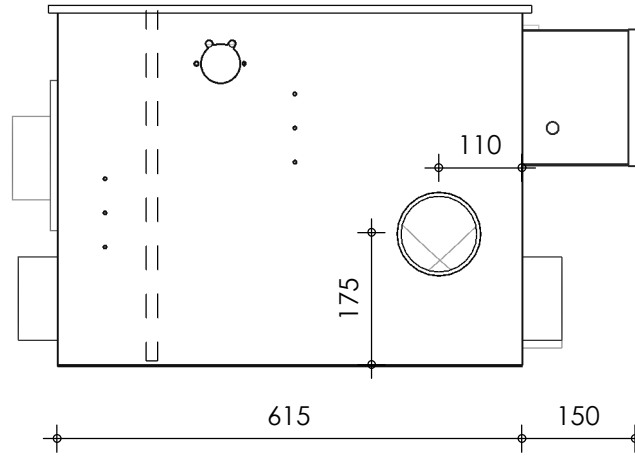

Front view

Right-side view

Rear view

Left-side view

Top view

description:
ENTRY25 - Drum filter

scale :
1 : 10

date/version :
v.2023

water running height :
160 mm